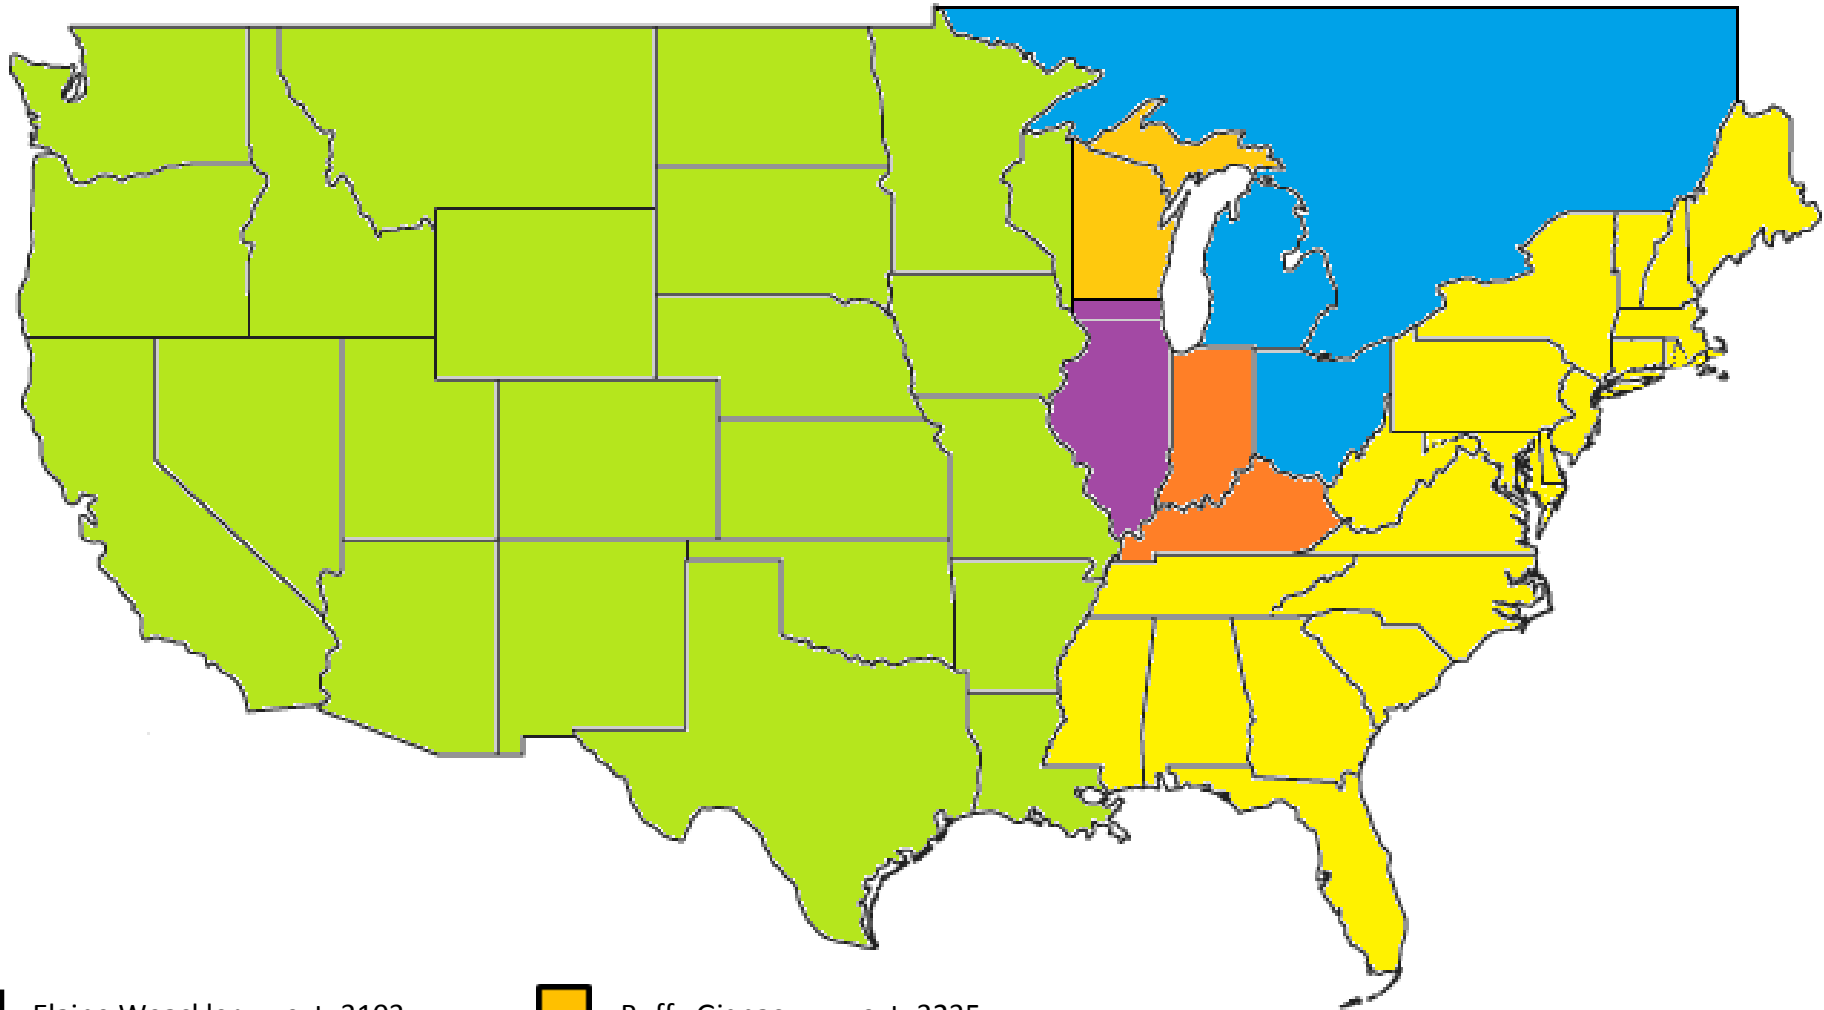

Customer Service Coverage

 Elaine Weackler ext. 3103
eweackler@veriha.com

 Buffy Gignac ext. 3235
bgignac@veriha.com

 Kelly Miller ext. 3232
kmiller@veriha.com

 Heath Paulson ext. 3107
hpaulson@veriha.com